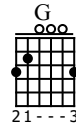

stand by me

Ben E King

Standard tuning

♩ = 90

1 C C Am

N-Gt

Am F G

C