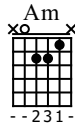

stand by me

Ben E King

Standard tuning

♩ = 90

1 C C Am

N-Gt

Am F G

C