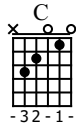

stand by me

Ben E King

Standard tuning

♩ = 90

1 C C Am

N-Gt

Am F G

C