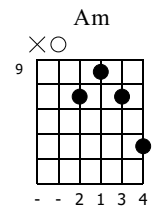

let ring   let ring   let ring   let ring -----| let ring| let ring

13   14   15   16

let ring

17   18   19   20

1.   2. let ring

21   22   23   24

25   26   27   28

let ring -----| let ring

let ring   let ring   let ring   let ring   let ring   let ring   let ring   let ring

29   30   31   32

♩ = 119 *rall.* ----- ♩ = 50

let ring   let ring   let ring

33   34   35