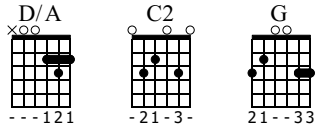

Lynyrd Skynyrd

I have no idea.

Words & Music by grab

Standard tuning

♩ = 100

E-Gt

4/4

1 3 2 3 0 3 2 3 0 3 0 3 0 3 0

3 4

T
A
B

5 6

T
A
B

7 8

T
A
B

9 10

T
A
B