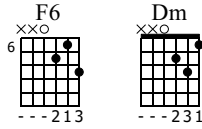

Ain't no sunshine

Eva Cassidy

Bill Withers

Time After Time, 2000

Words & Music by Eva Cassidy

Standard tuning

♩ = 65

Capo 5
Capo. fret 5

S-Gt

1 let ring let ring F6 let ring - | let ring

3 let ring let ring F6 let ring - - | let ring

5 let ring - 1 | let ring let ring let ring let ring

7 let ring

8 let ring

9

10 3x

11

12

13

The image shows a guitar tablature for the song 'Ain't no sunshine' in standard tuning. It consists of six systems of three staves (T, A, B) each. The first system starts with a 4/4 time signature and a 6th fret capo. The second system has a 4/4 time signature and a 6th fret capo. The third system has a 4/4 time signature and a 6th fret capo. The fourth system has a 4/4 time signature and a 6th fret capo. The fifth system has a 4/4 time signature and a 6th fret capo. The sixth system has a 4/4 time signature and a 6th fret capo. The tablature includes various fret numbers, accidentals, and dynamic markings like 'let ring' and '3x'.